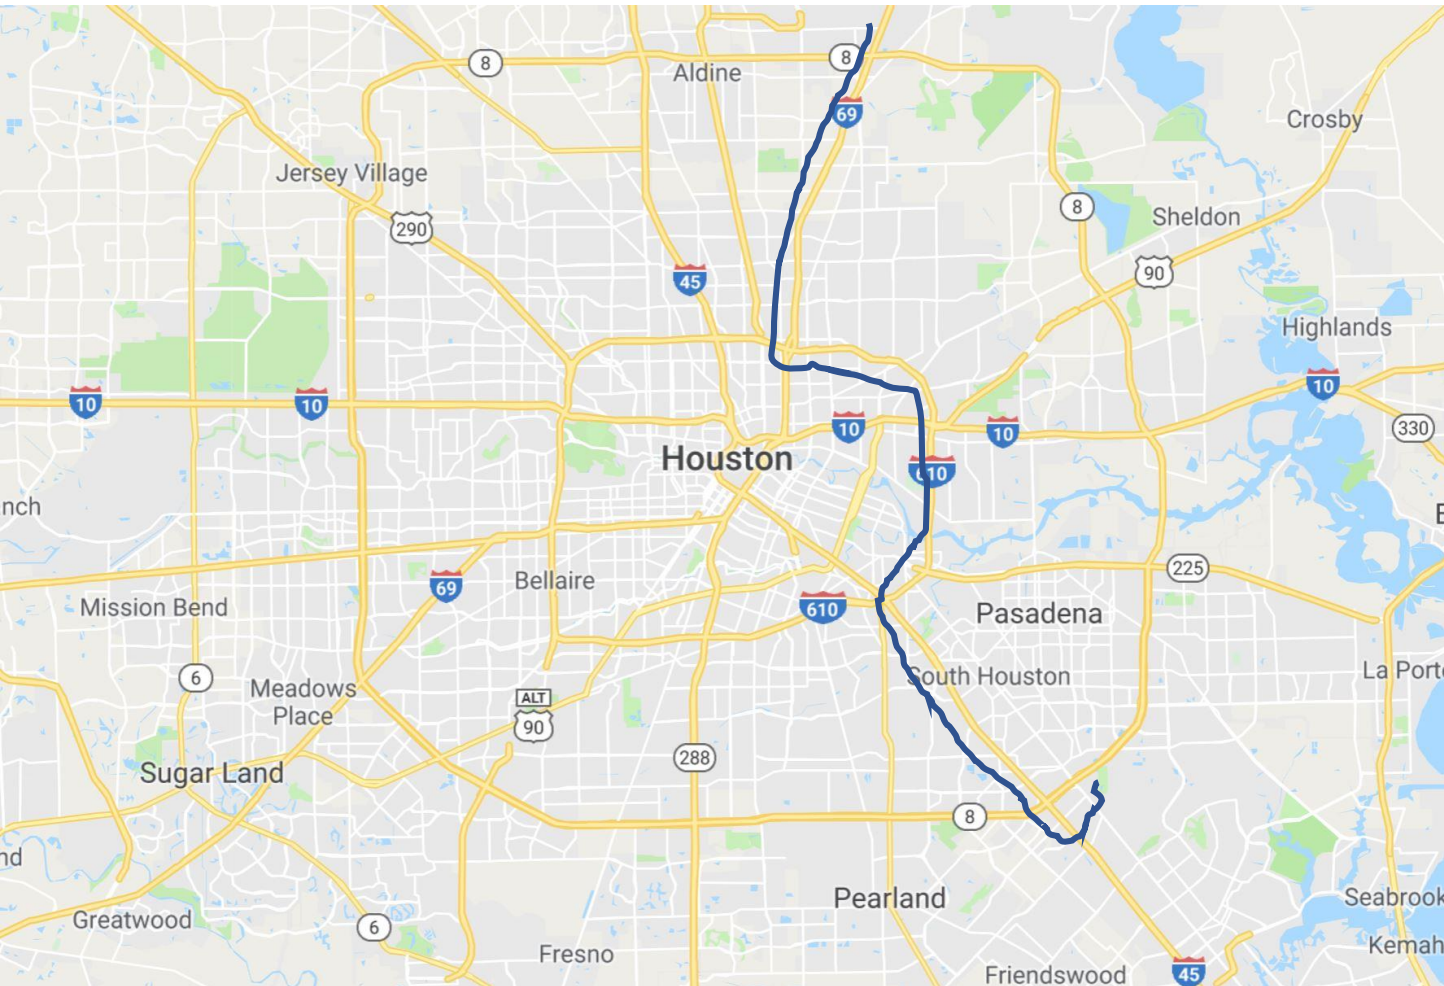

Arriving from Illinois/Indiana

I-57 to I-55
I-55 to I-40
I-40 to I-30
I-30 to US 59/I-69
I-69 to I-610
I-610 to I-45
I-45 to Texas 8/East Sam Houston PKWY South
Take Service Road – Cross Preston
Church on right