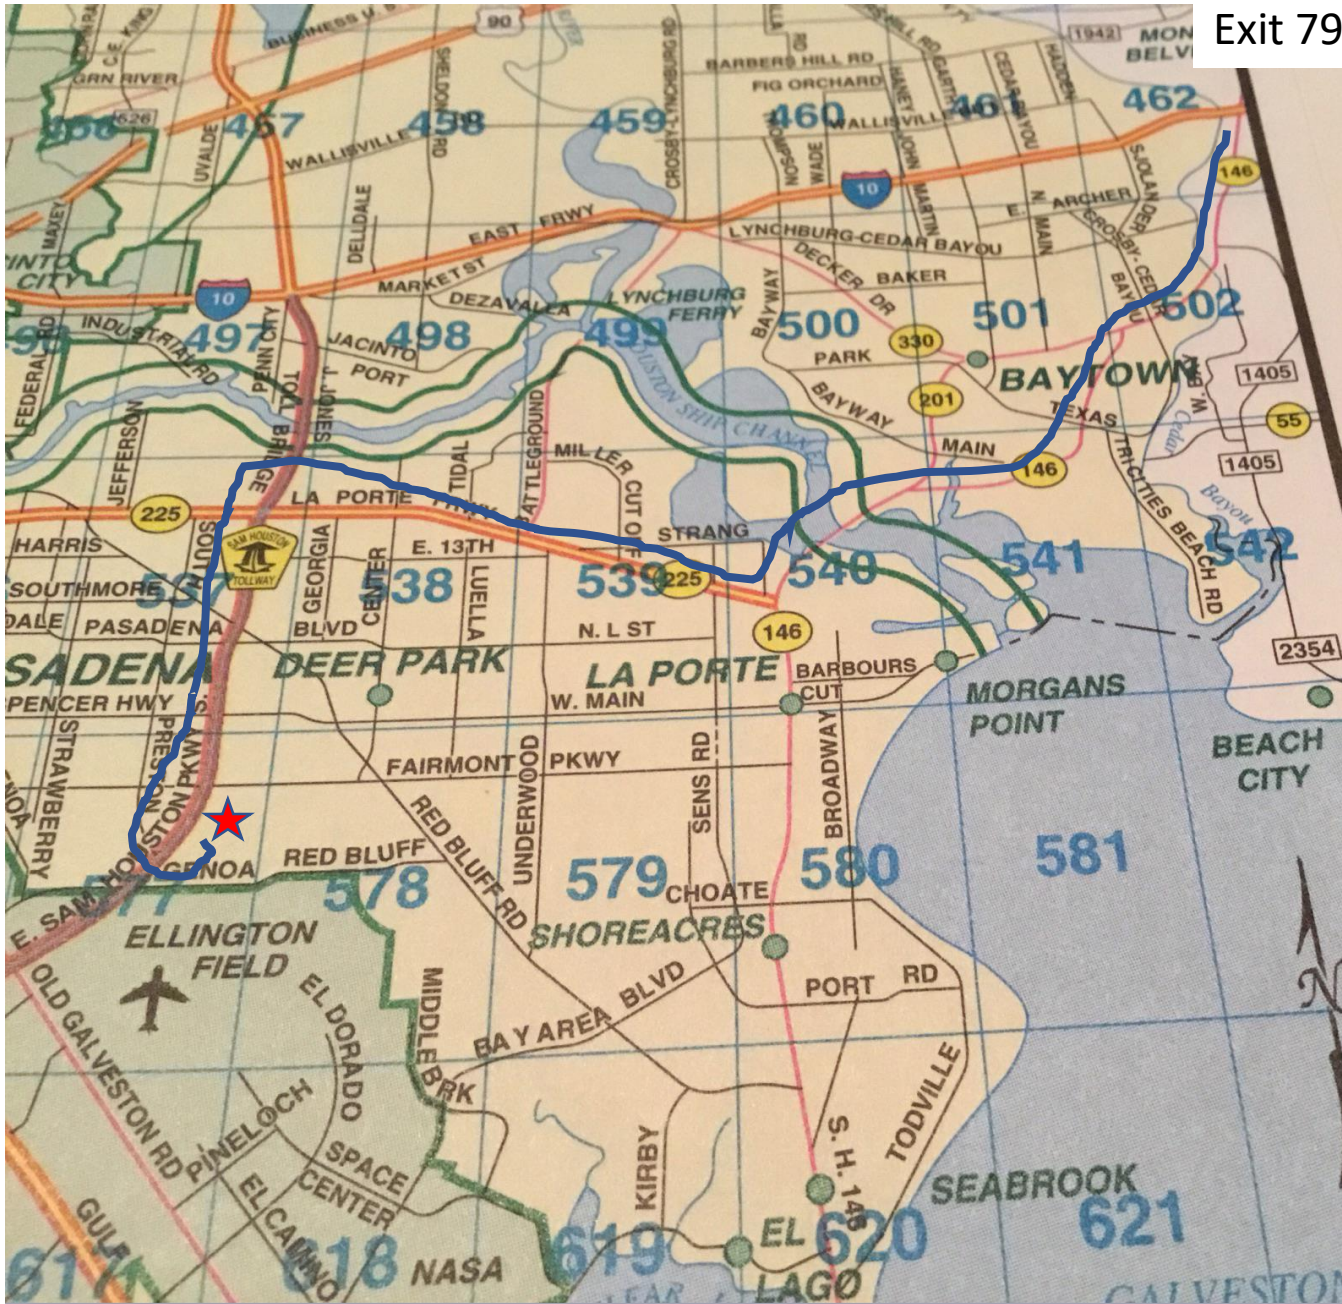

Exit 798

Exit I-10 at Exit 798 – Mont Belvieu, TX
Turn left onto Highway 146
Stay on Hwy 146 , crossing the bridge
Stay in the right lane
Exit onto Hwy 225
Stay on Hwy 225 until you reach Beltway 8
CALL US!
East Sam Houston Parkway
Go under the overpass and turn left onto
The service road
DO NOT GET ON THE TOLL WAY!
Stay on the service road
When you cross Crenshaw get in the left lane
At Preston – make a U-turn
ClearPoint is on your right ★
Enter the parking lot at the second entrance
Park near the Shower Trailer